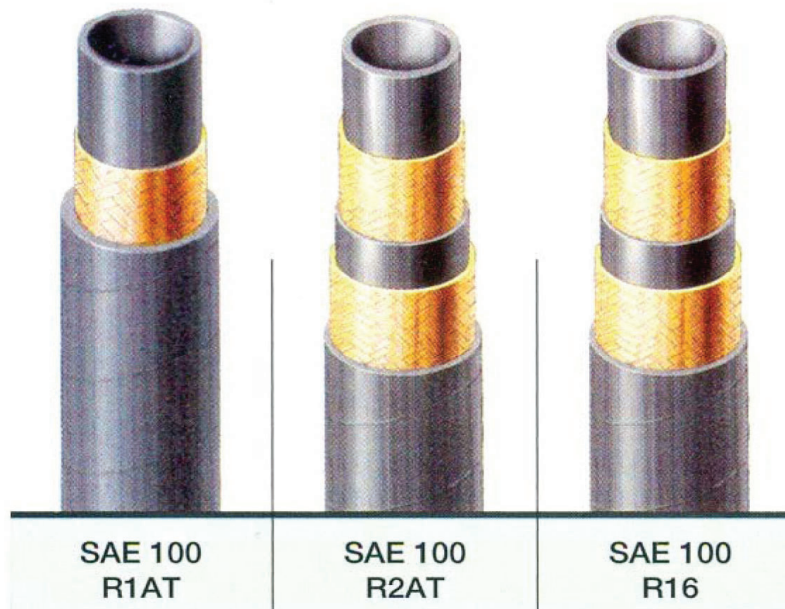

One Piece Crimp Fittings

800-348-8467
fittingsunlimited.com

CLEVELAND

DALLAS

HOUSTON

SALT LAKE CITY

AURORA, ONTARIO

FITTINGS UNLIMITED, INC.

Adapter & Fitting Specialist

**316L Stainless Steel Hose Ends are one piece fittings series 43
for hose 100 R1AT / 100 R2AT / 100 R16**

BSPP - NPT / NPSM - JIC - METRIC - ORFS

800-348-8467
fittingsunlimited.com